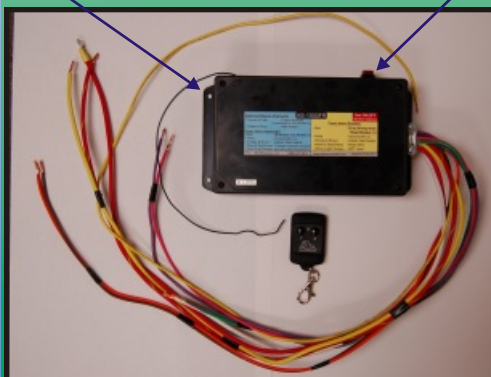

Control your front 5th wheel jacks from inside your truck!

Wireless Remote Control

Operate your slide-rooms from inside or outside your RV!

The Most Universal Wireless Control In The RV Market!

Operate your front jacks from inside or outside your tow vehicle! This remote is a "life saver" for the less mobile customers, and for the ones that simply love the convenience!

Also, oversee the slide-out rooms from inside or outside the RV. Now there is no need to be restricted to one area to operate your slide-rooms!

Wireless Controller For:

- Fifth Wheel Front Jacks !
- All Slide-Out Rooms !

AS-1000FR Dual Wireless Remote Control

Mounting Tabs

On/Off Switch

* Installation time by an RV Technician is 10-15 minutes.

Features and Benefits

- Just hold down a button!
- Safe, one-person operation. **On/Off Switch** located on the box.
- You can still use your manual wall switch!
- Universal and economical, can be enjoyed by High-End and Low-End Customers.
- Receiver is enclosed in a protective case and is easily mounted to the RV!