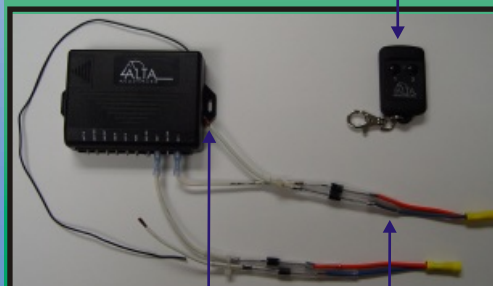

AS-2003L

Wireless Remote Control for Marine Lights

Wireless Remote Control Key Fob

Mounting Tabs

Special Harness Included!

* Installation time by a Marine Technician is 10-15 minutes. (ONLY 6 WIRES!!)

Features and Benefits

- Just click a button!
- Safe, one-person operation.
- You can still use your manual on/off wall switch!
- Universal and economical, can be enjoyed by High-End and Low-End Customers!

American Technology Components
2905 LaVanture Place
Elkhart, IN 46514
www.atcomp.com

For more information, feel free to contact us at (800) 238-2687