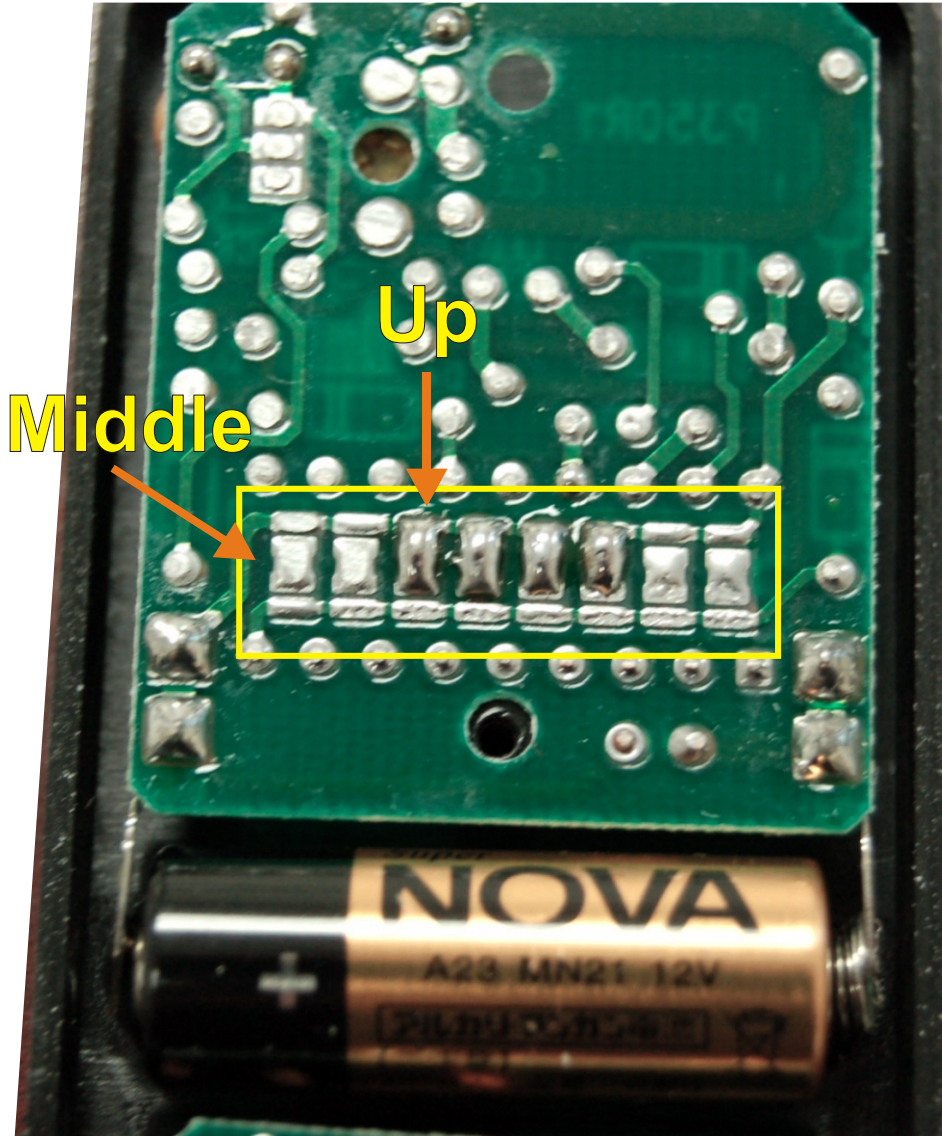

2905 LaVanture Place - Elkhart, IN 46514 - T(574) 262-1258 - F(574) 264-9138

BY AMERICAN TECHNOLOGY COMPONENTS

What is the AS# _____ ?

VG 1.03.11

What is the US# _____ ?

*Please show us how your
Key Fob is coded:*

*UP
MIDDLE
DOWN*

1 2 3 4 5 6 7 8